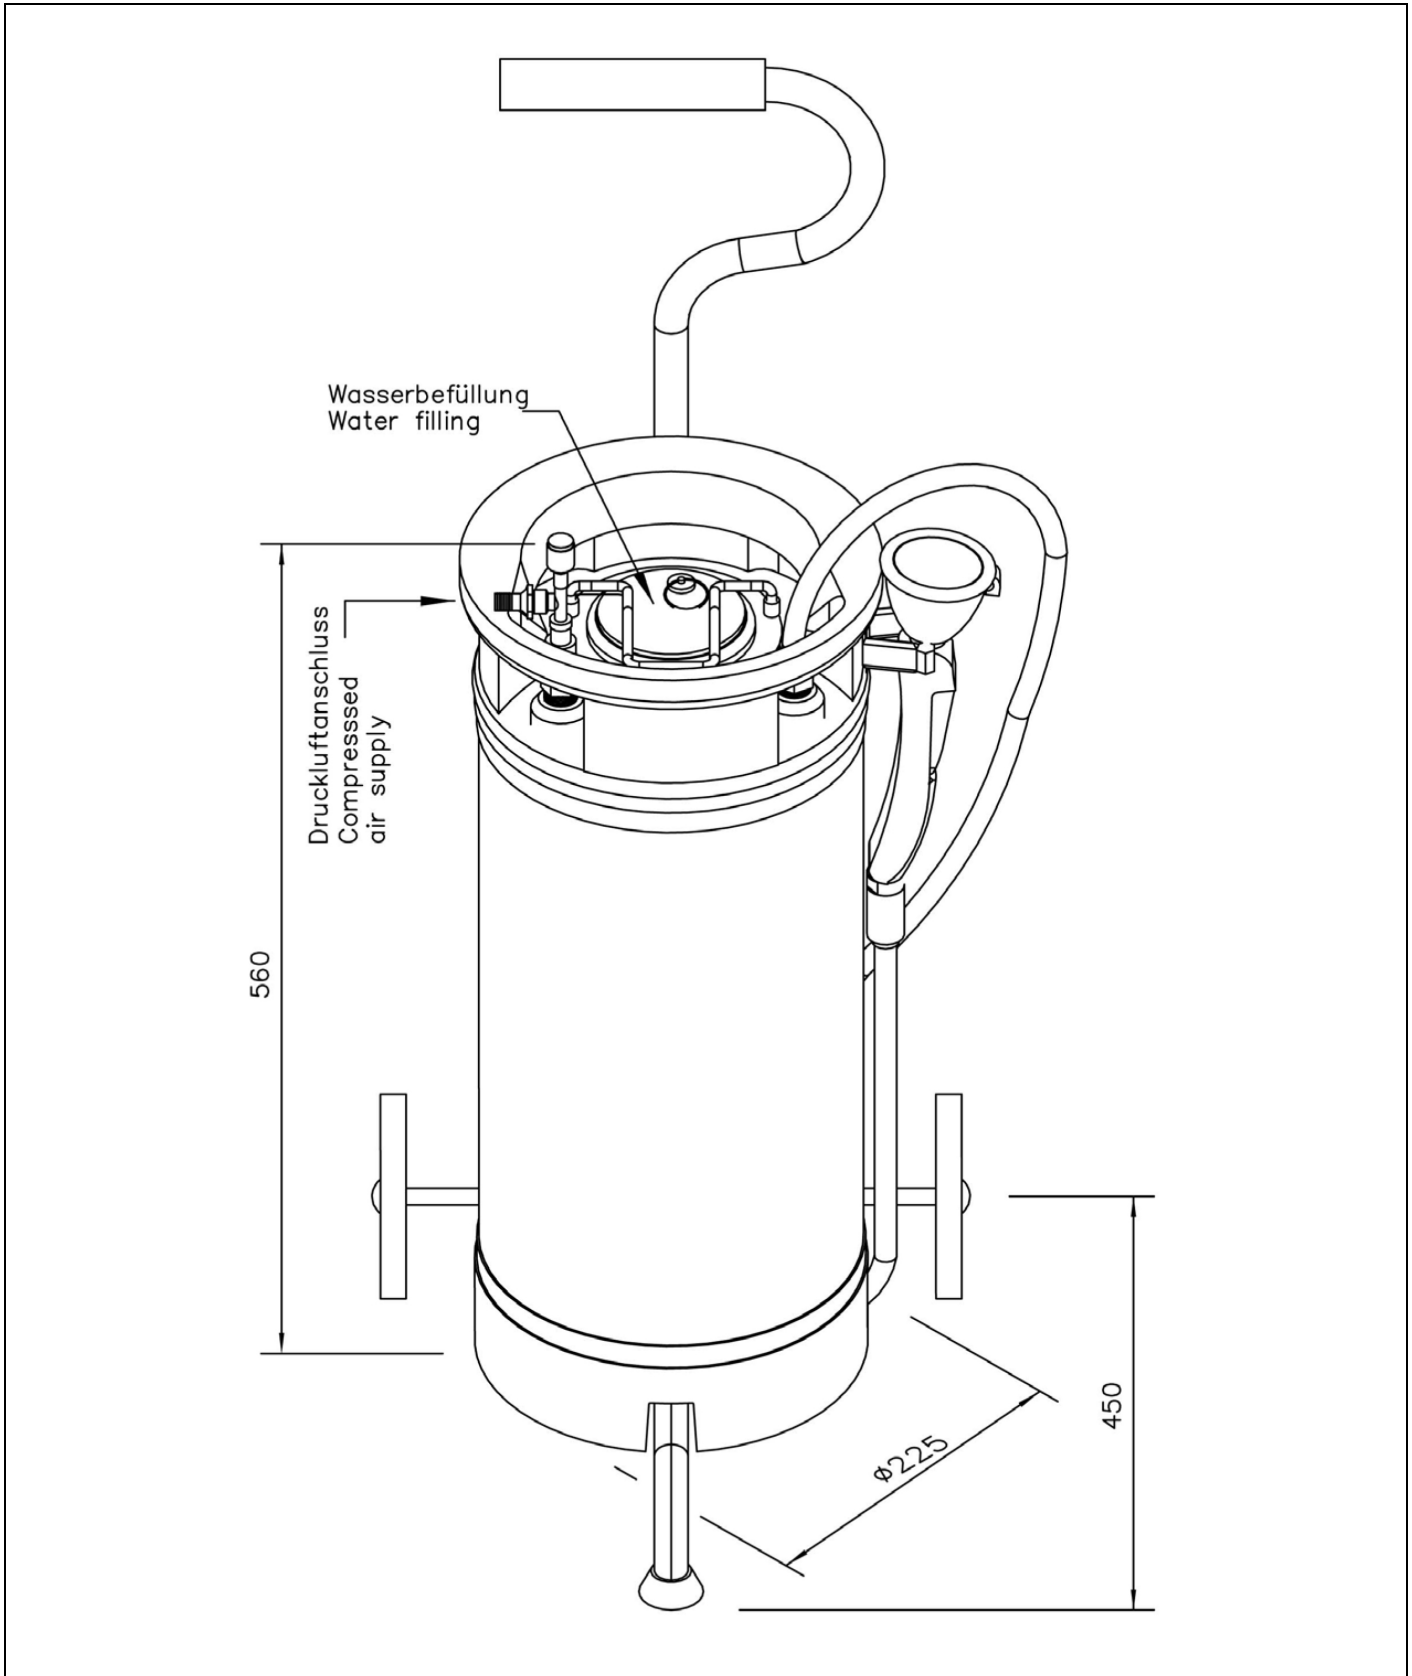

BR 960 005

ClassicLine mobile tank eyewash station with stainless steel tank

www.b-safety.com

Technical description

ClassicLine mobile tank eyewash station with stainless steel tank

- tank of stainless steel, with a capacity of 16 litres, on handcart with solid rubber tyres
- water inlet via large flap lid on the tank, compressed air connection tyre inflation valve
- for mobile use or when no water connection is available
- actuation by activation of the hand-held eye shower
- hand-held eye shower with one spray head, mounting by wall bracket on the tank
- ergonomically shaped handle with integrated, adjusting activation made of plastics, valve not self-closing
- aerators made of brass with a very limited spray pattern, chrome-plated
- integrated automatic flow regulator 7 litres / minute (1.7 litres / minute / 0.45 GPM) for a standard-compliant spray pattern
- integrated backflow preventer
- stainless steel covered hose, length 1.5 meter, water inlet 1/2" female, DIN-DVGW tested and certificated
- sign for eye shower according to EN ISO 7010 und ASR A1.3 mounted on the tank, self-adhesive PVC-film, 150 x 150 mm, viewing distance 15 metre
- dimensions (H x W x D): 850 x 450 x 225 mm
- according to ANSI Z358.1-2014 and EN 15154-4:2009

Manufacturer: B-SAFETY or equal
 Article-No.: BR 960 005

Technical specifications

| | |
|---------------------------|--------------------------------|
| Material | stainless steel, plastic |
| Dimensions (H x W): | 850 x 450 mm |
| Filling volume: | 14 litre |
| Filling pressure: | 7 bar |
| Flow rates: | 7 l/min / 1.7 l/min (0.45 GPM) |
| Flush times: | about 2 minutes / 5 minutes |
| Water filling: | flap lid |
| Compressed air connection | tyre inflation valve |