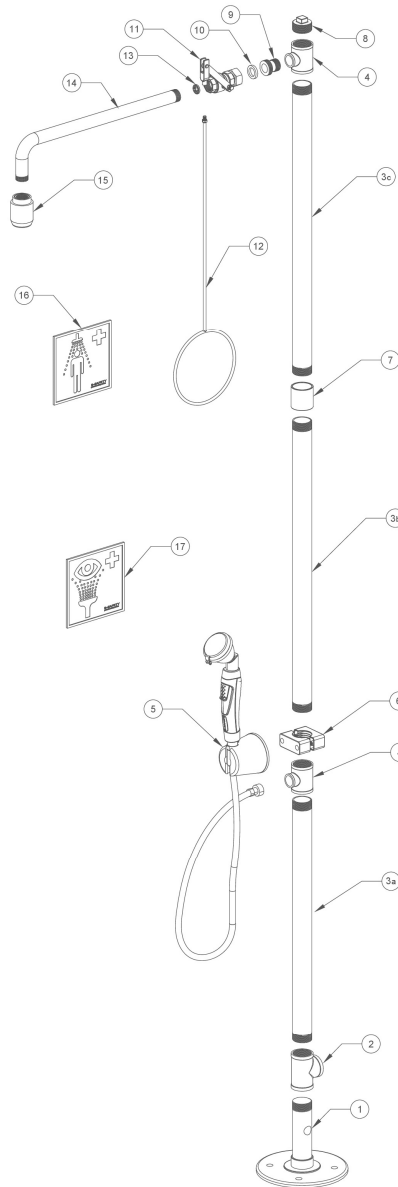

B-SAFETY
PROFESSIONAL SAFETY SOLUTIONS

Article No.:

BR 833 085D

REV / DATE :

01/24

Description:

ClassicLine body safety shower with hand-held eye shower with one spray head 45°, floor mounted

| Part No. | Article No. | Quantity | Description | Material | Weight |
|----------|--------------|----------|---|--|---------|
| 1 | FS1-085 | 1 | Base plate round, green | Stainless steel AISI 201 | 2.42 kg |
| 2 | FST114-085 | 1 | T-piece 1 1/4", green | Stainless steel AISI 316 | 0.30 kg |
| 3a | FSR-085-665 | 1 | Pipe 1 1/4", length 665 mm, green | Stainless steel AISI 304 | 1.70 kg |
| 3b | FSR-085-680 | 1 | Pipe 1 1/4", length 680 mm, green | Stainless steel AISI 304 | 1.90 kg |
| 3c | FSR-085-625 | 1 | Pipe 1 1/4", length 625 mm, green | Stainless steel AISI 304 | 1.60 kg |
| 4 | FST11434-085 | 2 | T-piece with reduction 1 1/4" x 3/4", green | Stainless steel AISI 316 | 0.15 kg |
| 5 | BR 713 025 | 1 | Hand-held eye shower with one spray head 45°, wall mounted | Various materials | 1.10 kg |
| 6 | F87057-2 | 1 | Fixing kit for hand-held eye showers | Various materials | 0.32 kg |
| 7 | FSM114-085 | 1 | Sleeve 1 1/4", green | Stainless steel AISI 316 | 0.21 kg |
| 8 | FS8 | 1 | Plug 1 1/4" | Stainless steel AISI 316 | 0.08 kg |
| 9 | XN1 | 1 | Adapter XN1 | Stainless steel AISI 316 | 0.06 kg |
| 10 | 150040100 | 1 | Gasket | Vulcan fiber | 0.01 kg |
| 11 | F8275 | 1 | Ball valve with lever and quick mounting system | brass CW724R, stainless steel AISI 201 | 0.38 kg |
| 12 | F801-085 | 1 | Pull rod, green | Stainless steel AISI 201 | 0.41 kg |
| 13 | 97BXX | 1 | Flow regulator 97B50 = 50 l/min (red) or 97B75 = 75 l/min (brown) | POM Hostaform C9021 | 0.01 kg |
| 14 | F81101 | 1 | Bent pipe, green | Stainless steel AISI 304 | 0.94 kg |
| 15 | BR 010 365 | 1 | High-performance shower head, black | POM Hostaform C13021 | 0.10 kg |
| 16 | BR 205 105 | 1 | Emergency sign, 150 x 150 mm | PVC film, self-adhesive | 0.01 kg |
| 17 | BR 205 010 | 1 | Emergency sign, 100 x 100 mm | PVC film, self-adhesive | 0.01 kg |